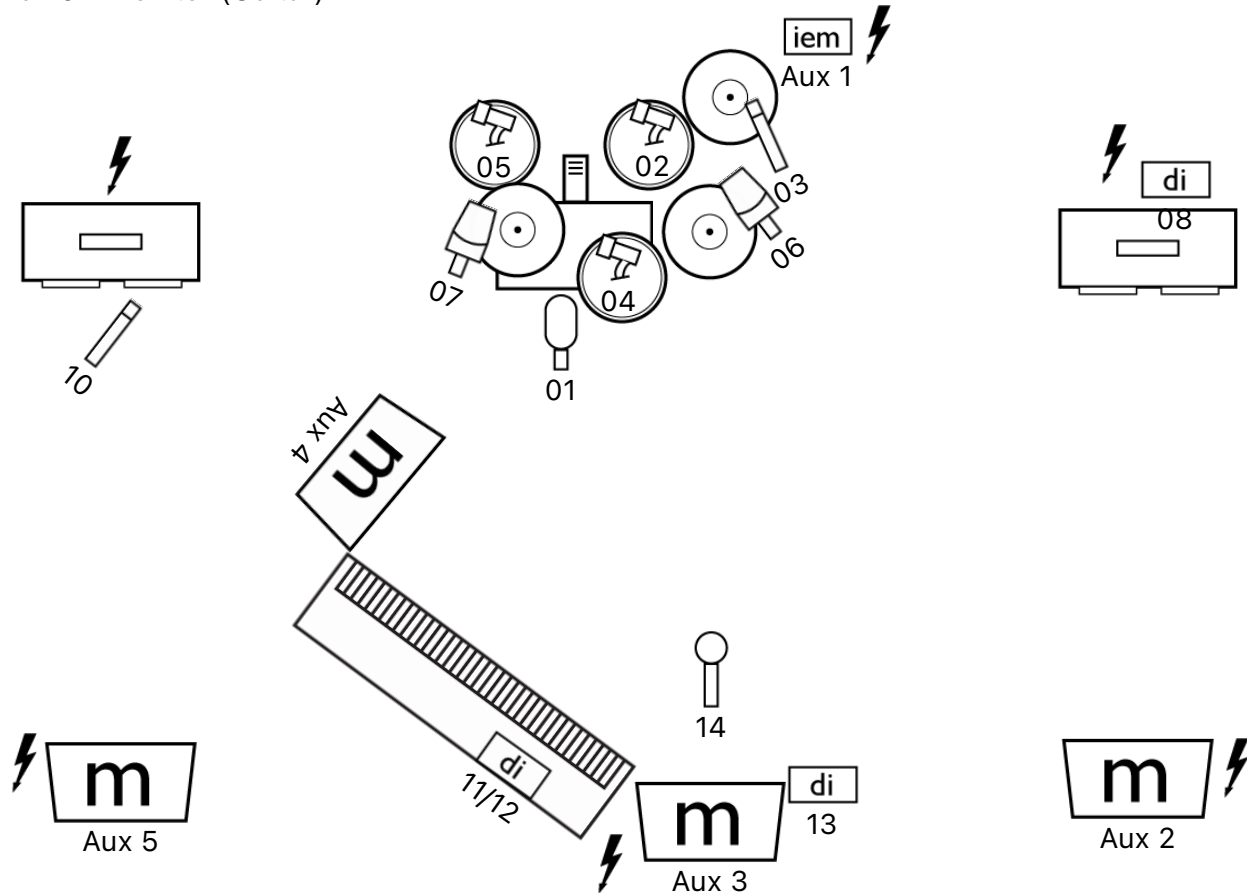

Copyplay Band

Inputs

-  01 - Bass Drum
-  02 - Snare Top
-  03 - Hi~Hat
-  04 - Tom 1
-  05 - Tom 2
-  06 - OH SN/Hat
-  07 - OH Ride
-  08 - Bass (DI vorhanden)
-  10 - Guitar Amp
-  11/12 - Piano~Hammond (DI vorhanden)
-  13 - GitAmpSim (Bruno) DI vorhanden
-  14 - Vocal (Bruno) Wireless vorhanden

Outputs

-  Aux 1 - Monitor Drum (inEar)
-  Aux 2 - Monitor Bass
-  Aux 3 - Monitor (Bruno Front)
-  Aux 4 - Monitor (Bruno Keys)
-  Aux 5 - Monitor (Guitar)

Other Items

-  Power Outlet (6)

Contact Info

Bruno Dietrich
info@brunodietri.ch
+41 79 629 20 57